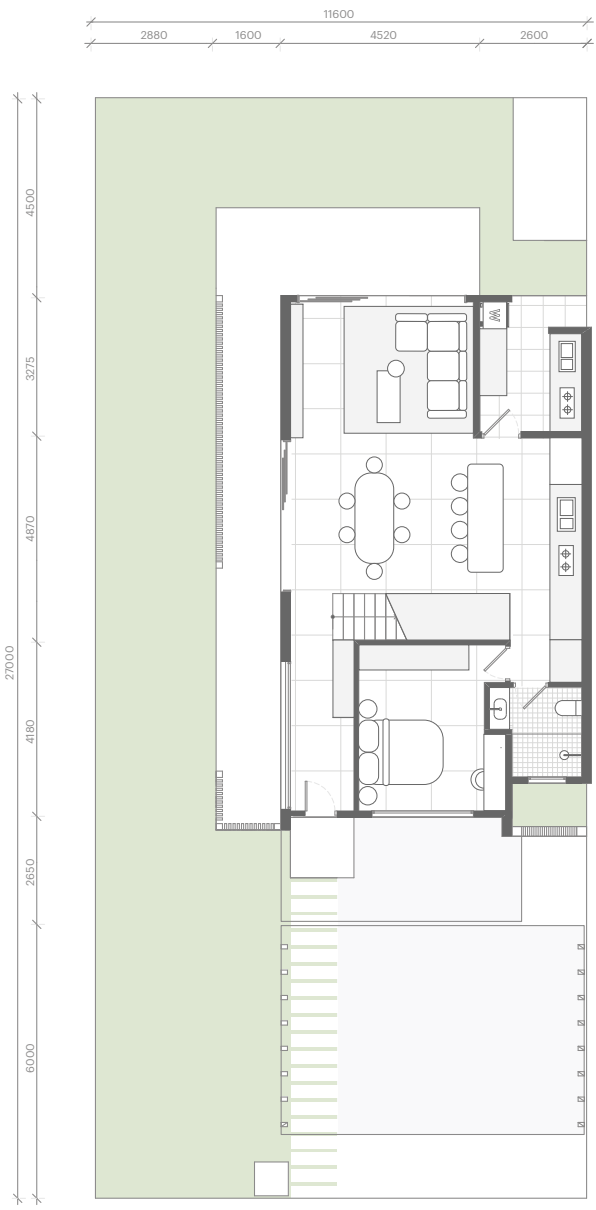

Type C2

38' x 85'

All drawings and illustrations contained herein are artist's impressions only.
All plans and specifications are subject to changes by the relevant authorities and / or the developer's architect.

Double Storey Courtyard Home

4R  3B 

Type C2

Built-up Area
2,970 sqft

- 1** Car Porch
- 2** Dry Kitchen
- 3** Dining Area
- 4** Wet Kitchen
- 5** Living Area
- 6** Guest Room
- 7** Patio
- 8** Bedroom 2
- 9** Bedroom 3
- 10** Master Bedroom