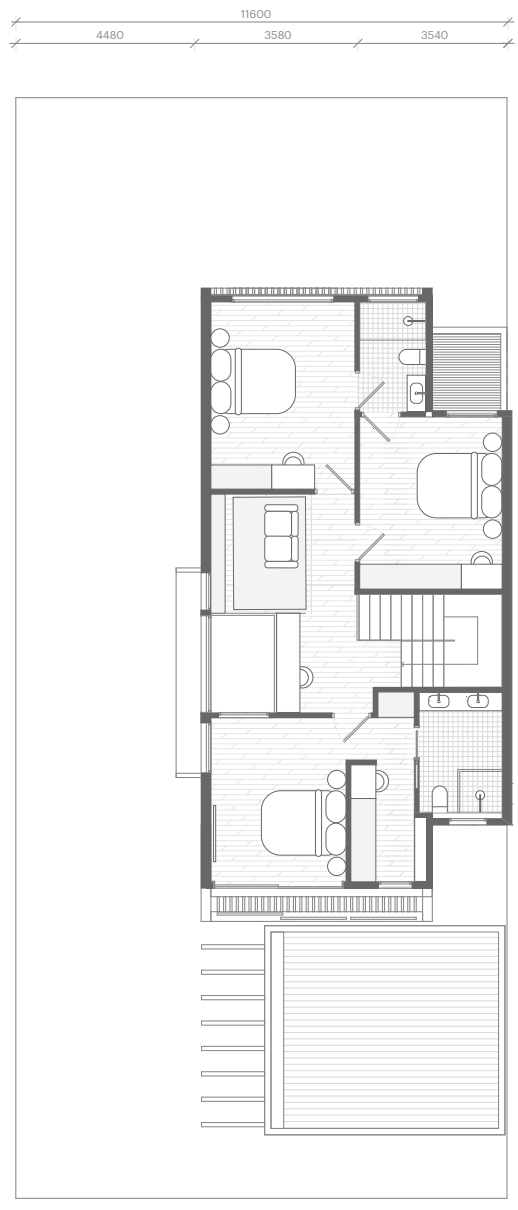

Type C2

38' x 85'

All drawings and illustrations contained herein are artist's impressions only.
All plans and specifications are subject to changes by the relevant authorities and / or the developer's architect.

Double Storey Courtyard Home

4R  3B 

Type C2

Built-up Area
2,970 sqft

- 1** Car Porch
- 2** Dry Kitchen
- 3** Dining Area
- 4** Wet Kitchen
- 5** Living Area
- 6** Guest Room
- 7** Patio
- 8** Bedroom 2
- 9** Bedroom 3
- 10** Master Bedroom